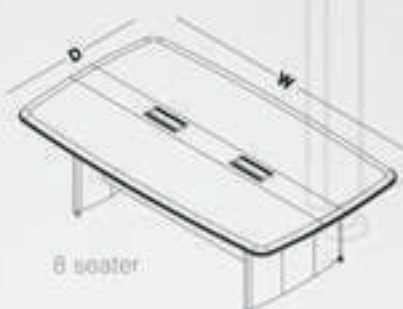

Director Suite

ZLine
The Premium Desking Line

ZLDST 225210L/R

Features

Storage with pedestal
Inbuilt wire management
Available in LH & RH options

Dimensions

(W x D x H)mm
2250 x 2100 x 750
Storage 1200 x 400 x 650

Manager Desk

ZLEXT 150750 / 180900

Features
Multi-functional
User-friendly

Dimensions
(W x D x H)mm
1500 x 750 x 750
1800 x 900 x 750

ZLine

The Premium Desking Line

Conference Table

10 seater

8 seater

6 seater

ZLCFT 300140 / 240140 / 180900

Features

Boat shape design
Inbuilt wire management

Dimensions

(W x D x H)mm
3000 x 1400 x 750
2400 x 1400 x 750
1800 x 900 x 750

Storage