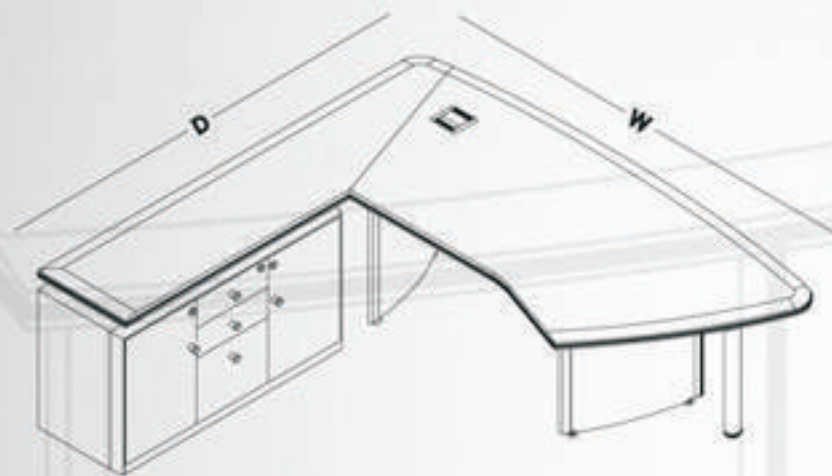

Director Suite

ZLine
The Premium Desking Line

ZLDST 253210L/R

Features

Storage with pedestal
In-built wire management
Available in LH & RH options

Dimensions

(W x D x H)mm
2530 x 2100 x 750
Storage 1200 x 400 x 650

Director Suite

ZLine
The Premium Desking Line

ZLDST 225210L/R

Features

Storage with pedestal
Inbuilt wire management
Available in LH & RH options

Dimensions

(W x D x H)mm
2250 x 2100 x 750
Storage 1200 x 400 x 650

Manager Desk

ZLEXT 150750 / 180900

Features
Multi-functional
User-friendly

Dimensions
(W x D x H)mm
1500 x 750 x 750
1800 x 900 x 750

ZLine

The Premium Desking Line

Conference Table

10 seater