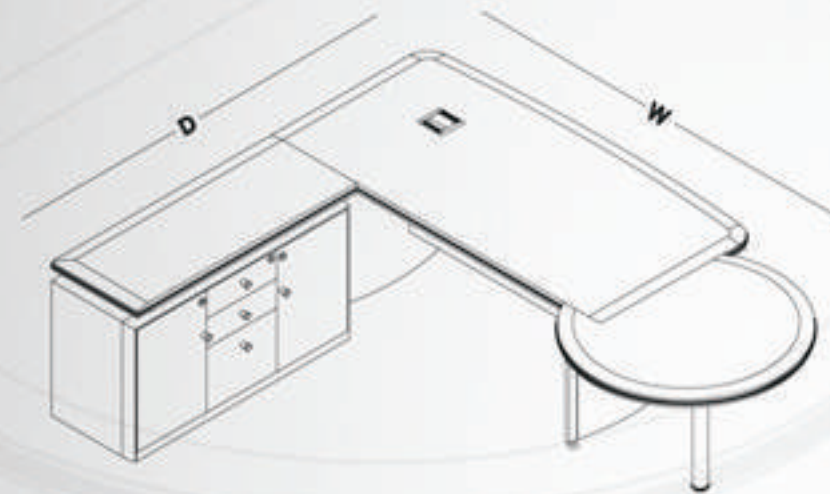

ZLine - Premium Desking.

Spacewood, one of India's leading manufacturer's of Office & Home furniture presents its premium range of Desking products - ZLine. Conceived to provide end-to-end office solutions the ZLine range comprises of exquisite manager desks, director suites, conference tables and meeting room tables.

Director Suite

ZLine
The Premium Desking Line

ZLDST 253210L/R

Features

Storage with pedestal
In-built wire management
Available in LH & RH options

Dimensions

(W x D x H)mm
2530 x 2100 x 750
Storage 1200 x 400 x 650

Manager Desk

ZLEXT 150750 / 180900

Features
Multi-functional
User-friendly

Dimensions
(W x D x H)mm
1500 x 750 x 750
1800 x 900 x 750

ZLine

The Premium Desking Line

Conference Table

10 seater