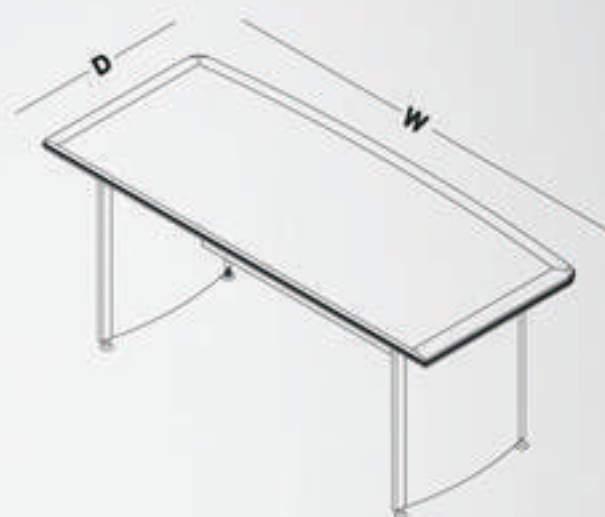

Director Suite

ZLine
The Premium Desking Line

ZLDST 253210L/R

Features

Storage with pedestal
In-built wire management
Available in LH & RH options

Dimensions

(W x D x H)mm
2530 x 2100 x 750
Storage 1200 x 400 x 650

Director Suite

ZLine
The Premium Desking Line

ZLDST 225210L/R

Features

Storage with pedestal
Inbuilt wire management
Available in LH & RH options

Dimensions

(W x D x H)mm
2250 x 2100 x 750
Storage 1200 x 400 x 650

Manager Desk

ZLEXT 150750 / 180900

Features
Multi-functional
User-friendly

Dimensions
(W x D x H)mm
1500 x 750 x 750
1800 x 900 x 750

ZLine

The Premium Desking Line

Conference Table

10 seater