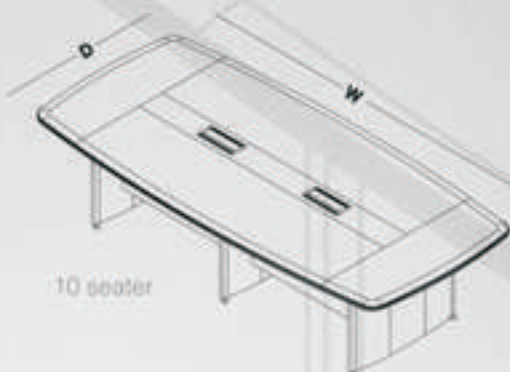

Director Suite

ZLine
The Premium Desking Line

ZLDST 225210L/R

Features

Storage with pedestal
Inbuilt wire management
Available in LH & RH options

Dimensions

(W x D x H)mm
2250 x 2100 x 750
Storage 1200 x 400 x 650

Manager Desk

ZLEXT 150750 / 180900

Features
Multi-functional
User-friendly

Dimensions
(W x D x H)mm
1500 x 750 x 750
1800 x 900 x 750

ZLine

The Premium Desking Line

Conference Table

10 seater

8 seater

6 seater

ZLCFT 300140 / 240140 / 180900

Features

Boat shape design
Inbuilt wire management

Dimensions

(W x D x H)mm
3000 x 1400 x 750
2400 x 1400 x 750
1800 x 900 x 750

Storage